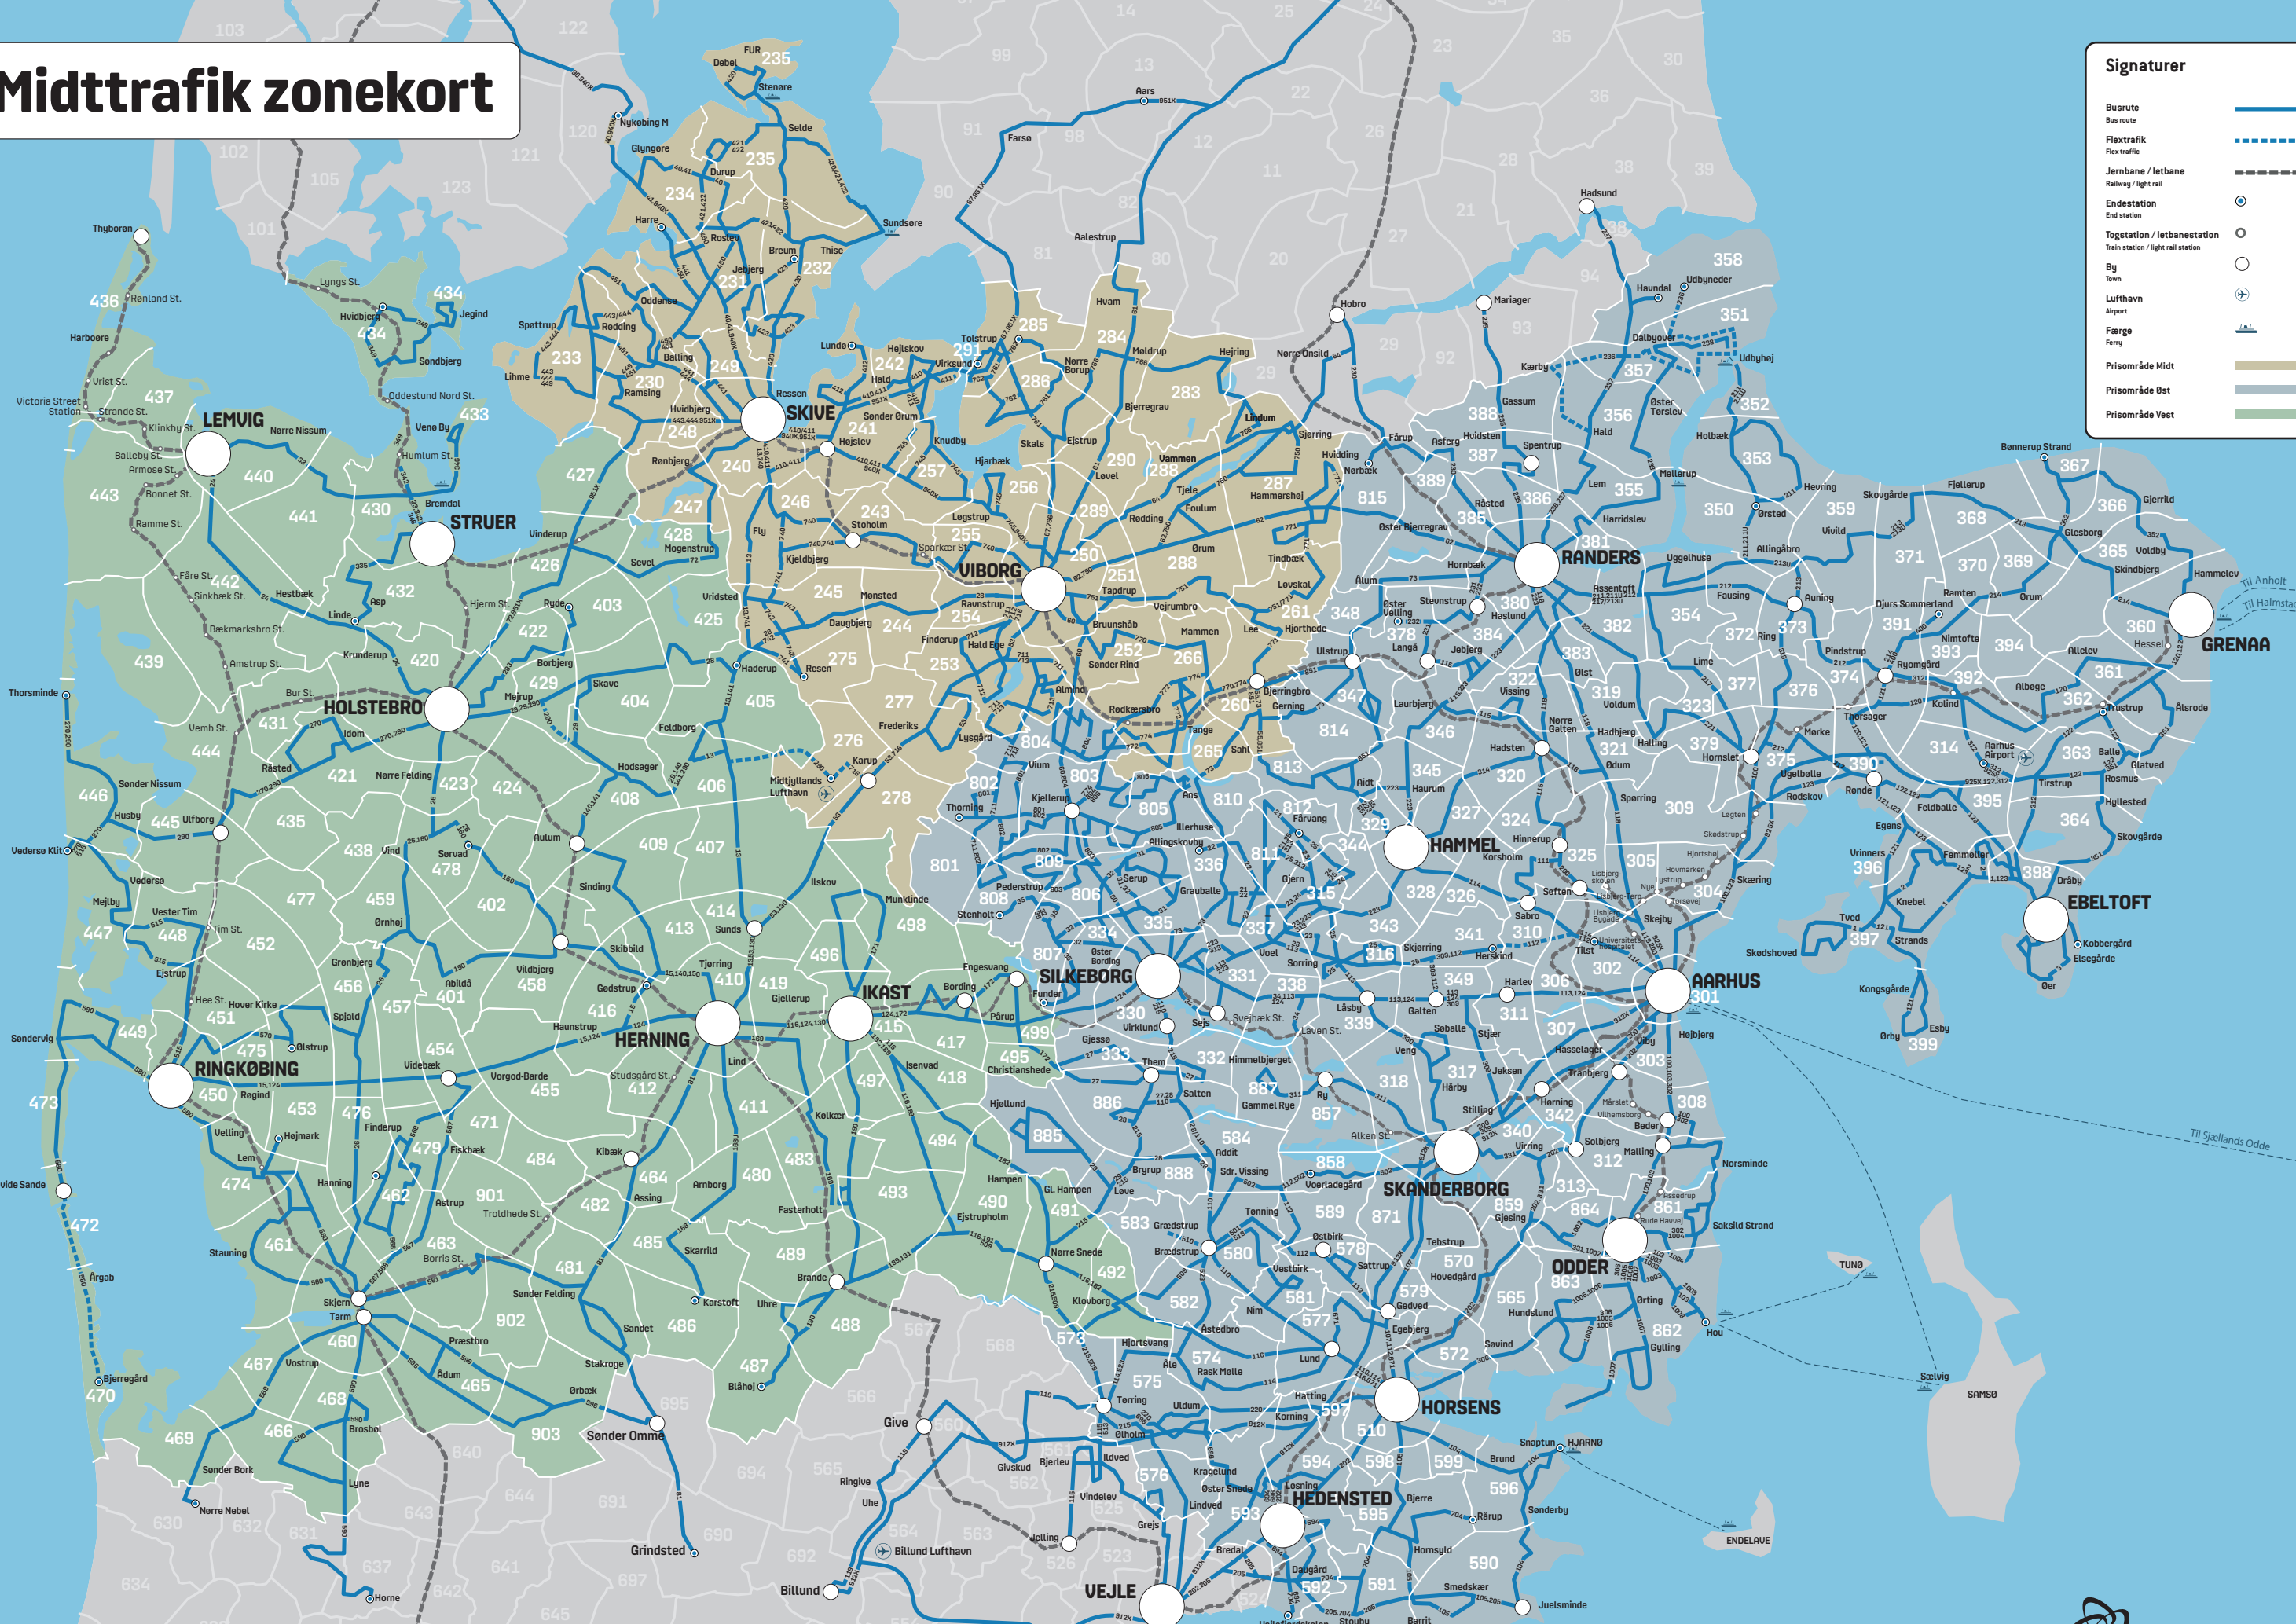

# Midttrafik zonekort

### Signaturer

- Busrute / Bus route: Solid blue line
- Flextrafik / Flex traffic: Dashed blue line
- Jernbane / letbane / Railway / light rail: Dotted black line
- Endestation / End station: Blue circle with white center
- Togstation / letbanestation / Train station / light rail station: White circle with black center
- By / Town: White circle
- Lufthavn / Airport: White circle with airplane icon
- Færge / Ferry: Blue boat icon
- Prisområde Midt: Light green shaded area
- Prisområde Øst: Light blue shaded area
- Prisområde Vest: Light yellow shaded area